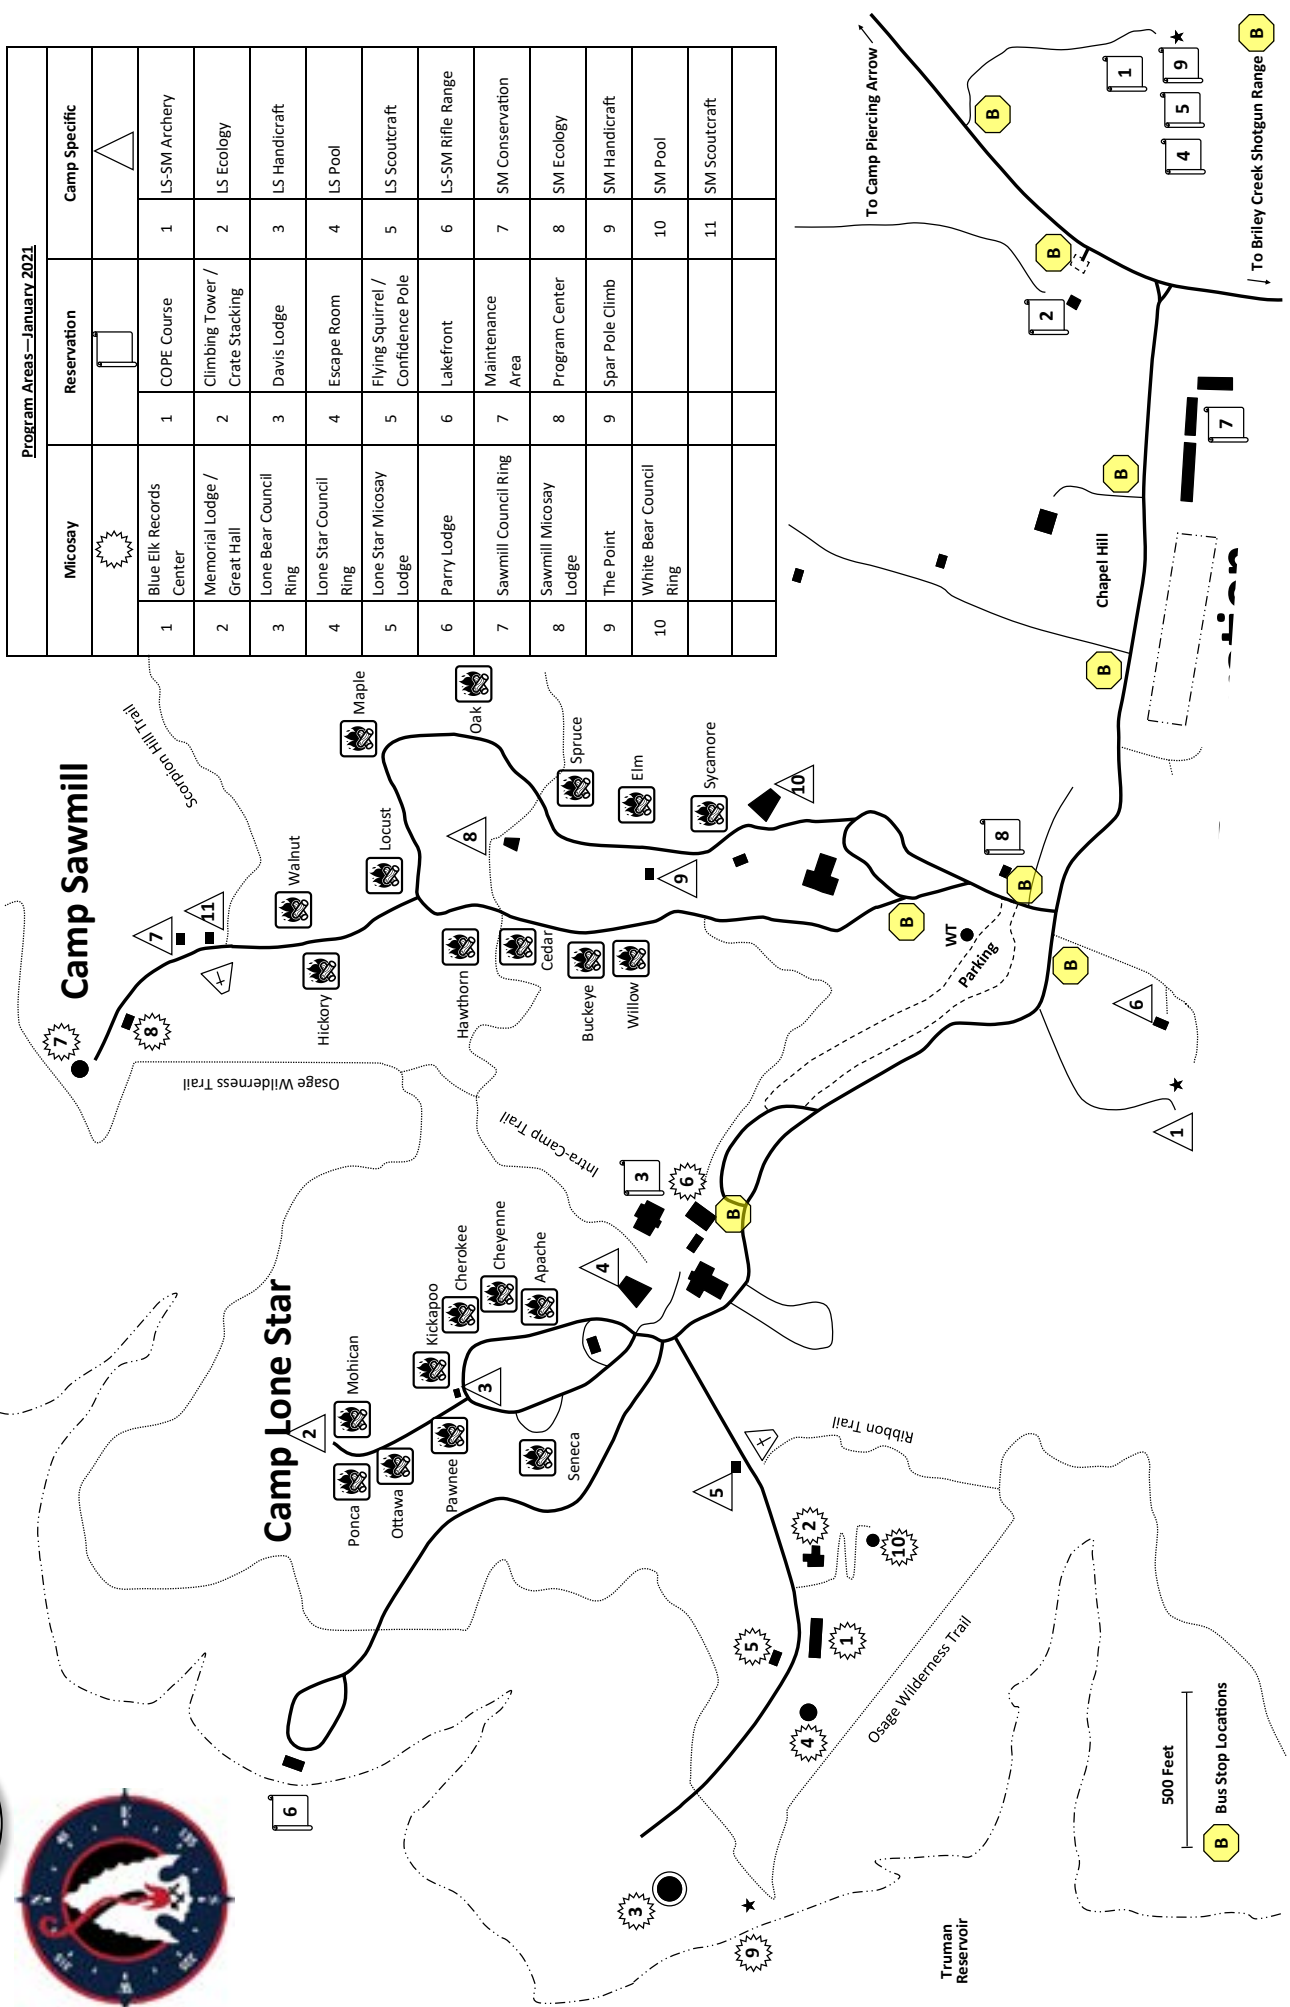

CAMP LONE STAR AND CAMP SAWMILL

Program Areas—January 2021

Micosay	Reservation	Camp Specific
1 Blue Elk Records Center	1 COPE Course	1 LS-SM Archery
2 Memorial Lodge / Great Hall	2 Climbing Tower / Grate Stacking	2 LS Ecology
3 Lone Bear Council Ring	3 Davis Lodge	3 LS Handicraft
4 Lone Star Council Ring	4 Escape Room	4 LS Pool
5 Lone Star Micosay Lodge	5 Flying Squirrel / Confidence Pole	5 LS Scoutcraft
6 Parry Lodge	6 Lakefront	6 LS-SM Rifle Range
7 Sawmill Council Ring	7 Maintenance Area	7 SM Conservation
8 Sawmill Micosay Lodge	8 Program Center	8 SM Ecology
9 The Point	9 Spar Pole Climb	9 SM Handicraft
10 White Bear Council Ring		10 SM Pool
		11 SM Scoutcraft

To Camp Piercing Arrow

To Briley Creek Shotgun Range

500 Feet
B Bus Stop Locations

Truman Reservoir